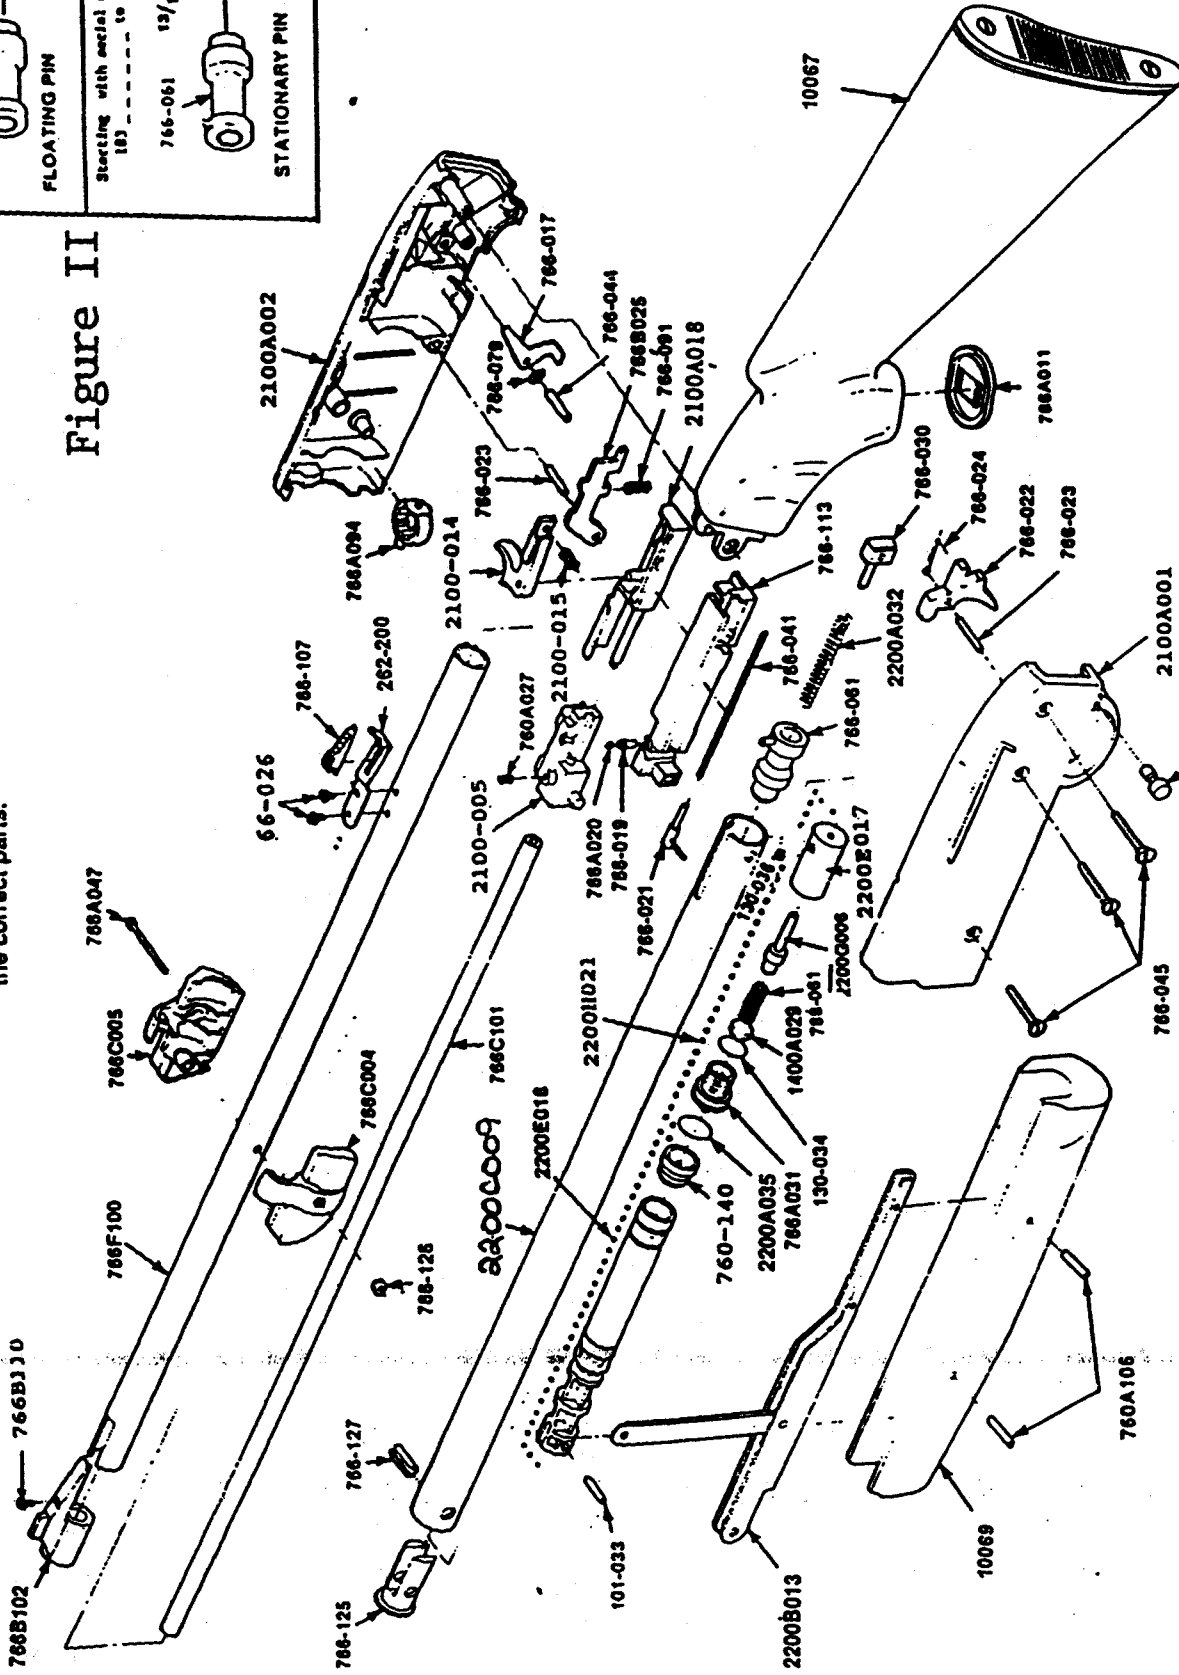

EXPLODED VIEW, PARTS AND PRICE LIST
Model 2100
Manufacturing Date 1983

This parts and price list is intended to be an informational guide in ordering Crosman parts. It is not instructional material and we therefore assume no responsibility for those who use same without proper factory training.

Figure I

Make sure to first check serial number on gun, this will be helpful in ordering the correct parts.

Figure II

Note:
If you order and receive 2200E017 Valve Body or 2200I021 Complete Valve Assembly, you do not have to use 2200-037 Breech Gasket Sleeve.

2100-016

Parts 766-022, 023, 024, 2100A001 and 21(N)-016 should be assembled together as one unit before replacing I.I.I. Receiver 2100A002 on R.I.I. Receiver 2100A002.