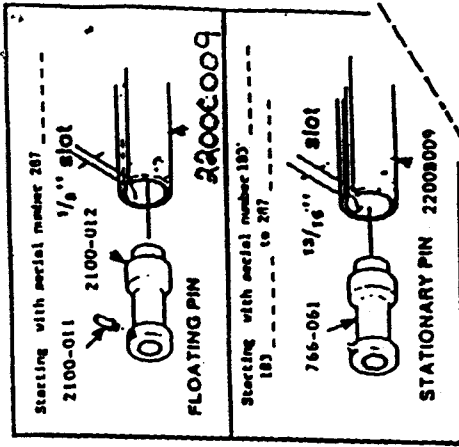

Figure I

Make sure to first check serial number on gun, this will be helpful in ordering the correct parts.

Figure II

Note:
If you order and receive 2200E017 Valve Body or 2200I021 Complete Valve Assembly, you do not have to use 2200-037 Breech Gasket Sleeve.

2100-016

Parts 766-022, 023, 024, 2100A001 and 21(N)-016 should be assembled together as one unit before replacing I.I.I. Receiver 2100A002 on R.I.I. Receiver 2100A002.